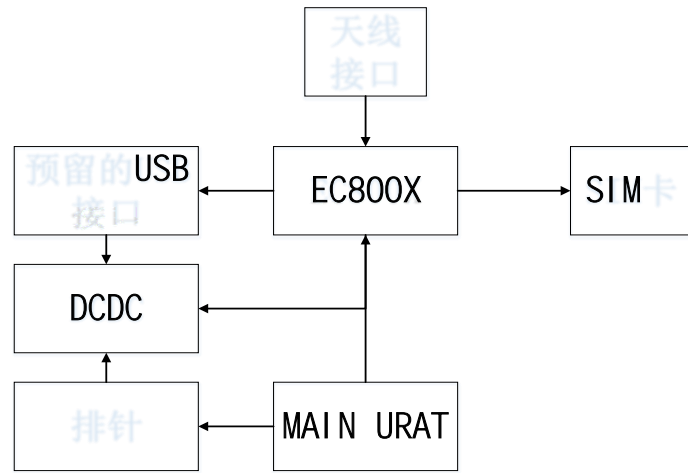

● GNSS

EC800

" "

1 EC800

	" "		
	1	EC800MCNLC/EC800ECNLE	
	2	EC800MCNGA	GNSS
	USB		
		5V	
		5V-16V	
		10W	
	Cat 1 FDD TDD		
	1. 4/3/5/10/15/20MHz		
LTE		MIMO	
	LTE-FDD	10Mbps	5Mbps
	LTE-TDD	7.5Mbps	1Mbps
	TCP/UDP/PPP/NTP/NITZ/FTP/HTTP/PING/CMUX/HTTPS/ FTPS/SSL/FILE/MQTT/MMS/SMTP/SMTSPS PAP (Password Authentication Protocol) CHAP (Challenge Handshake Authentication Protocol)		
USIM	USIM /SIM	1.8V	3.0V
		3.3V	
GNSS	GPS		
	USB2.0		480Mbps
	AT		
USB	USB	Windows 7/8/8.1/10 Linux	
	2.6/3.x/4.1-4.14	Android 4.x/5.x/6.x/7.x/8.x/9.x	USB
AT	3GPP TS 27.007	3GPP TS 27.005	AT

2

3

4

5

6

7

EC800	EC800ECNLE/EC800MCNLC/EC800MCNGA	1
LTE	4G	1
GNSS	EC800MCNGA	1