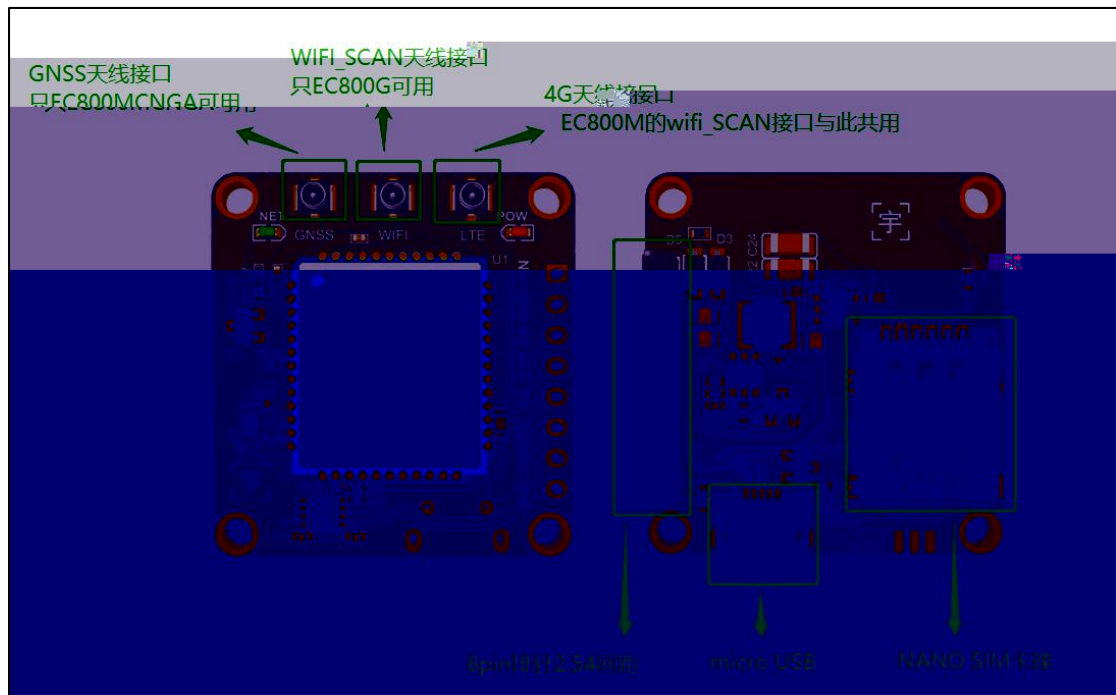

DFOTA

EC800

EC800MCNGA

GNSS

EC800MC

NLC EC800ECNLE

EC800

● CAT 1

● GNSS

EC800

" "

1 EC800

	" "		
	1	EC800MCNLC/EC800ECNLE	
	2	EC800MCNGA	GNSS
	USB		
		5V	
		5V-16V	
		10W	
	Cat 1 FDD TDD		
	1. 4/3/5/10/15/20MHz		
LTE		MIMO	
	LTE-FDD	10Mbps	5Mbps
	LTE-TDD	7.5Mbps	1Mbps
	TCP/UDP/PPP/NTP/NITZ/FTP/HTTP/PING/CMUX/HTTPS/ FTPS/SSL/FILE/MQTT/MMS/SMTP/SMTSPS PAP (Password Authentication Protocol) CHAP (Challenge Handshake Authentication Protocol)		
USIM	USIM /SIM	1.8V	3.0V
		3.3V	
GNSS	GPS		
	USB2.0		480Mbps
	AT		
USB	USB	Windows 7/8/8.1/10 Linux	
	2.6/3.x/4.1-4.14	Android 4.x/5.x/6.x/7.x/8.x/9.x	USB
AT	3GPP TS 27.007	3GPP TS 27.005	AT

2

3

4

5

6

7

EC800	EC800ECNLE/EC800MCNLC/EC800MCNGA	1
LTE	4G	1
GNSS	EC800MCNGA	1