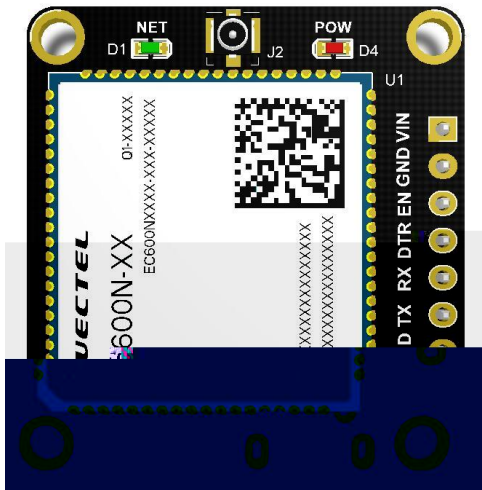

EC600N

" "

1 EC600N

	USB			
	5V			
	5V-16V			
	Cat 1 FDD TDD			
	1.4/3/5/10/15/20MHz			
LTE	MIMO			
	LTE-FDD	10Mbps	5Mbps	
	LTE-TDD	7.5Mbps	1Mbps	
	TCP/UDP/PPP/NTP/NITZ/FTP/HTTP/PING/CMUX/HTTPS/ FTPS/SSL/FILE/MQTT/MMS/SMTP/SMTPS PAP (Password Authentication Protocol) CHAP (Challenge Handshake Authentication Protocol)			
USIM	USIM /SIM	1.8V	3.0V	
	3.3V			
	USB2.0	480Mbps		
	AT			
USB	USB	Windows 7/8/8.1/10	Linux	
	2.6/3.x/4.1-4.14	Android 4.x/5.x/6.x/7.x/8.x/9.x	USB	
AT	3GPP TS 27.007	3GPP TS 27.005	AT	
	MAIN			
	50			
	32mm * 30mm * 12.34mm			
		-35	+75	
		-40	+85	
		-40	+90	

2

3

4

5

6

7

EC600N	EC600CNLC	1
LTE	4G	1