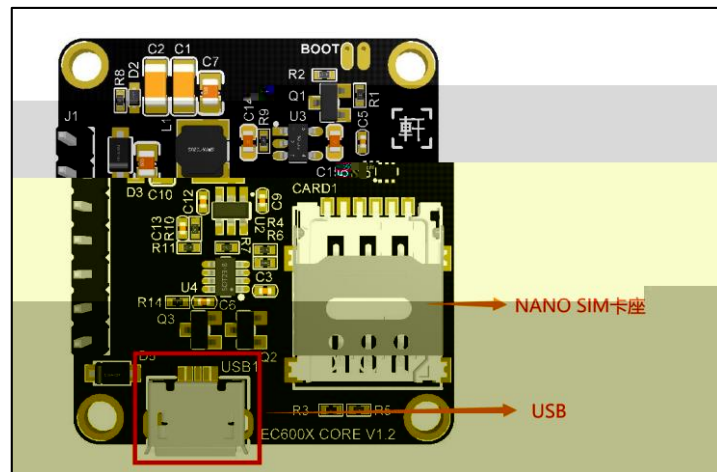

EC600N

" "

1 EC600N

	USB			
	5V			
	5V-16V			
	Cat 1 FDD TDD			
	1.4/3/5/10/15/20MHz			
LTE	MIMO			
	LTE-FDD	10Mbps	5Mbps	
	LTE-TDD	7.5Mbps	1Mbps	
	TCP/UDP/PPP/NTP/NITZ/FTP/HTTP/PING/CMUX/HTTPS/ FTPS/SSL/FILE/MQTT/MMS/SMTP/SMTPS PAP (Password Authentication Protocol) CHAP (Challenge Handshake Authentication Protocol)			
USIM	USIM /SIM	1.8V	3.0V	
	3.3V			
	USB2.0	480Mbps		
	AT			
USB	USB	Windows 7/8/8.1/10	Linux	
	2.6/3.x/4.1-4.14	Android 4.x/5.x/6.x/7.x/8.x/9.x	USB	
AT	3GPP TS 27.007	3GPP TS 27.005	AT	
	MAIN			
	50			
	32mm * 30mm * 12.34mm			
		-35	+75	
		-40	+85	
		-40	+90	

2

3

4

5

6

7

EC600N	EC600CNLC	1
LTE	4G	1