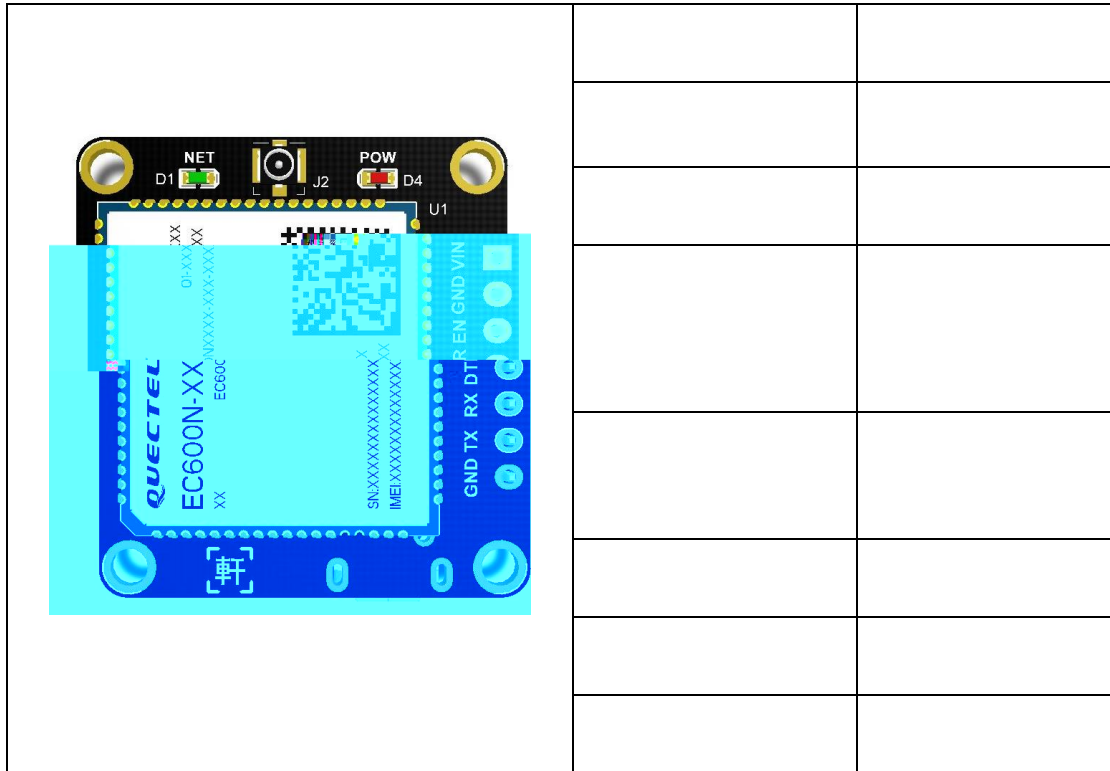

EC600N

" "

1 EC600N

	USB			
	5V			
	5V-16V			
	Cat 1 FDD TDD			
	1.4/3/5/10/15/20MHz			
LTE	MIMO			
	LTE-FDD	10Mbps	5Mbps	
	LTE-TDD	7.5Mbps	1Mbps	
	TCP/UDP/PPP/NTP/NITZ/FTP/HTTP/PING/CMUX/HTTPS/ FTPS/SSL/FILE/MQTT/MMS/SMTP/SMTPS PAP (Password Authentication Protocol) CHAP (Challenge Handshake Authentication Protocol)			
USIM	USIM /SIM	1.8V	3.0V	
	3.3V			
	USB2.0	480Mbps		
	AT			
USB	USB	Windows 7/8/8.1/10	Linux	
	2.6/3.x/4.1-4.14	Android 4.x/5.x/6.x/7.x/8.x/9.x	USB	
AT	3GPP TS 27.007	3GPP TS 27.005	AT	
	MAIN			
	50			
	32mm * 30mm * 12.34mm			
		-35	+75	
		-40	+85	
		-40	+90	

2

3

4

5

6

7

EC600N	EC600CNLC	1
LTE	4G	1