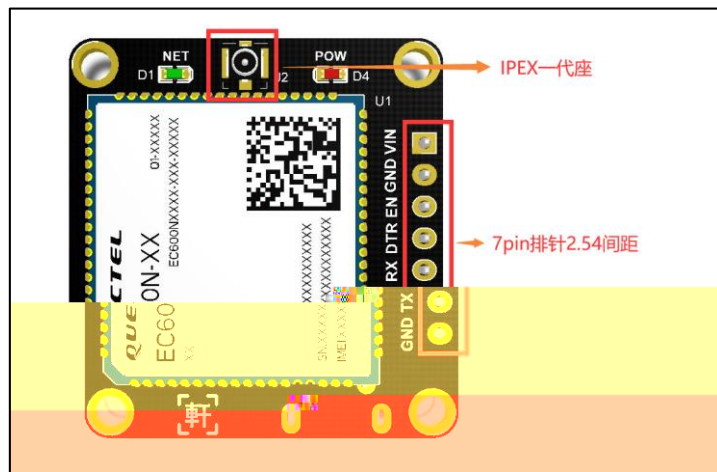

EC600N

" "

1 EC600N

	USB			
	5V			
	5V-16V			
	Cat 1 FDD TDD			
	1.4/3/5/10/15/20MHz			
LTE	MIMO			
	LTE-FDD	10Mbps	5Mbps	
	LTE-TDD	7.5Mbps	1Mbps	
	TCP/UDP/PPP/NTP/NITZ/FTP/HTTP/PING/CMUX/HTTPS/ FTPS/SSL/FILE/MQTT/MMS/SMTP/SMTPS PAP (Password Authentication Protocol) CHAP (Challenge Handshake Authentication Protocol)			
USIM	USIM /SIM	1.8V	3.0V	
	3.3V			
	USB2.0	480Mbps		
	AT			
USB	USB	Windows 7/8/8.1/10	Linux	
	2.6/3.x/4.1-4.14	Android 4.x/5.x/6.x/7.x/8.x/9.x	USB	
AT	3GPP TS 27.007	3GPP TS 27.005	AT	
	MAIN			
	50			
	32mm * 30mm * 12.34mm			
		-35	+75	
		-40	+85	
		-40	+90	

2

3

4

5

6

7

EC600N	EC600CNLC	1
LTE	4G	1