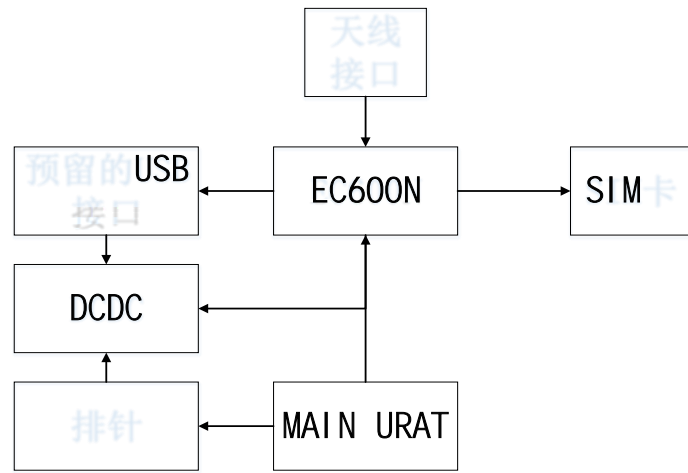

EC600N

" "

1 EC600N

	USB			
	5V			
	5V-16V			
	Cat 1 FDD TDD			
	1.4/3/5/10/15/20MHz			
LTE	MIMO			
	LTE-FDD	10Mbps	5Mbps	
	LTE-TDD	7.5Mbps	1Mbps	
	TCP/UDP/PPP/NTP/NITZ/FTP/HTTP/PING/CMUX/HTTPS/ FTPS/SSL/FILE/MQTT/MMS/SMTP/SMTPS PAP (Password Authentication Protocol) CHAP (Challenge Handshake Authentication Protocol)			
USIM	USIM /SIM	1.8V	3.0V	
	3.3V			
	USB2.0	480Mbps		
	AT			
USB	USB	Windows 7/8/8.1/10	Linux	
	2.6/3.x/4.1-4.14	Android 4.x/5.x/6.x/7.x/8.x/9.x	USB	
AT	3GPP TS 27.007	3GPP TS 27.005	AT	
	MAIN			
	50			
	32mm * 30mm * 12.34mm			
		-35	+75	
		-40	+85	
		-40	+90	

2

3

4

5

6

7

EC600N	EC600CNLC	1
LTE	4G	1